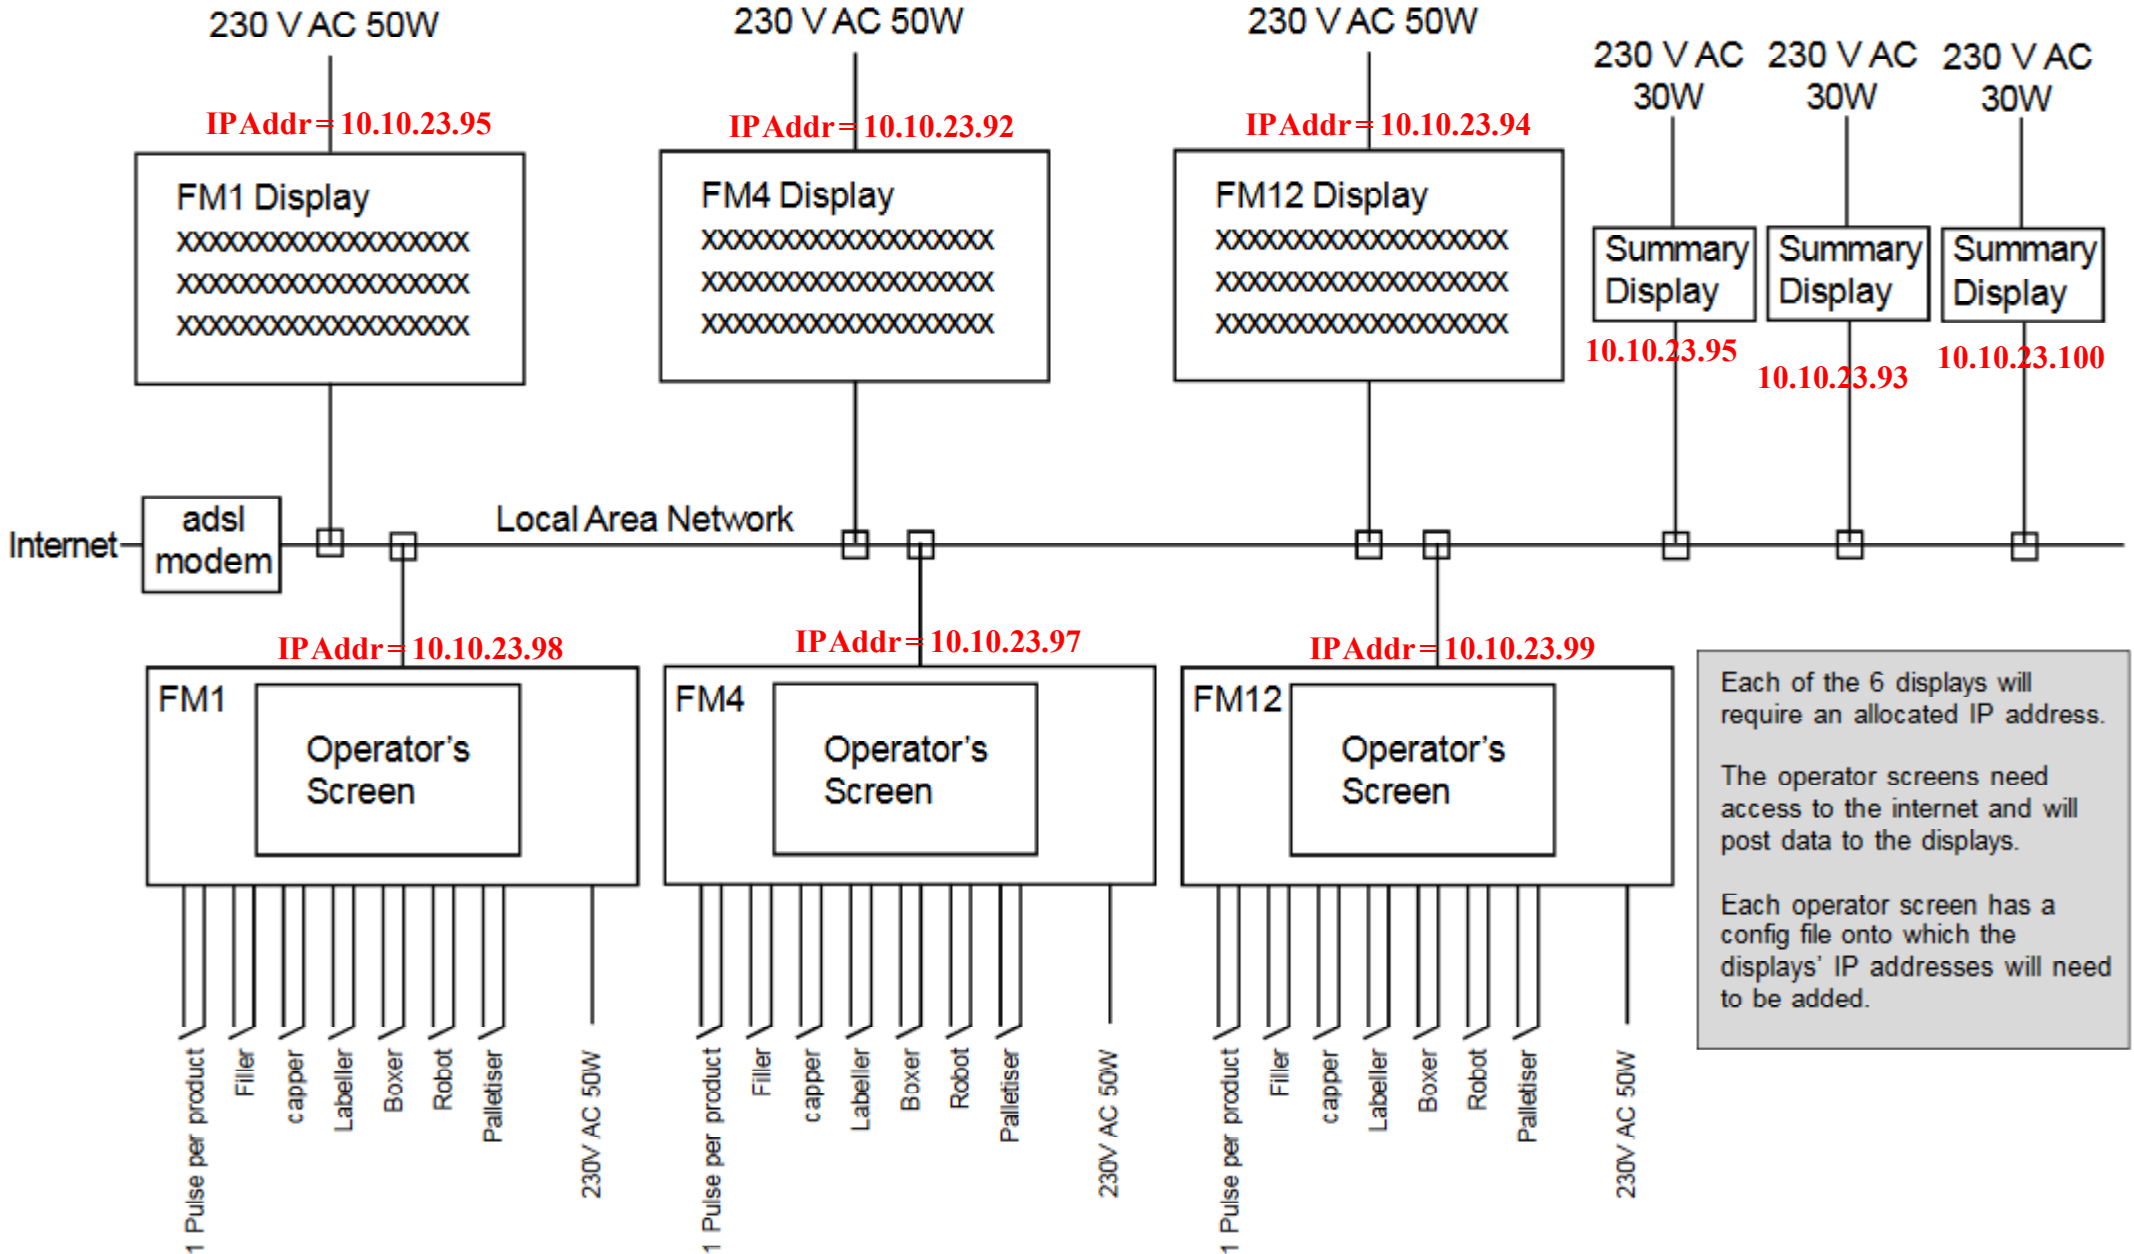

Use vncviewer.exe to remotely view. The site IP address is 185.16.226.221 LEL_Admin

Each of the 6 displays will require an allocated IP address.

The operator screens need access to the internet and will post data to the displays.

Each operator screen has a config file onto which the displays' IP addresses will need to be added.